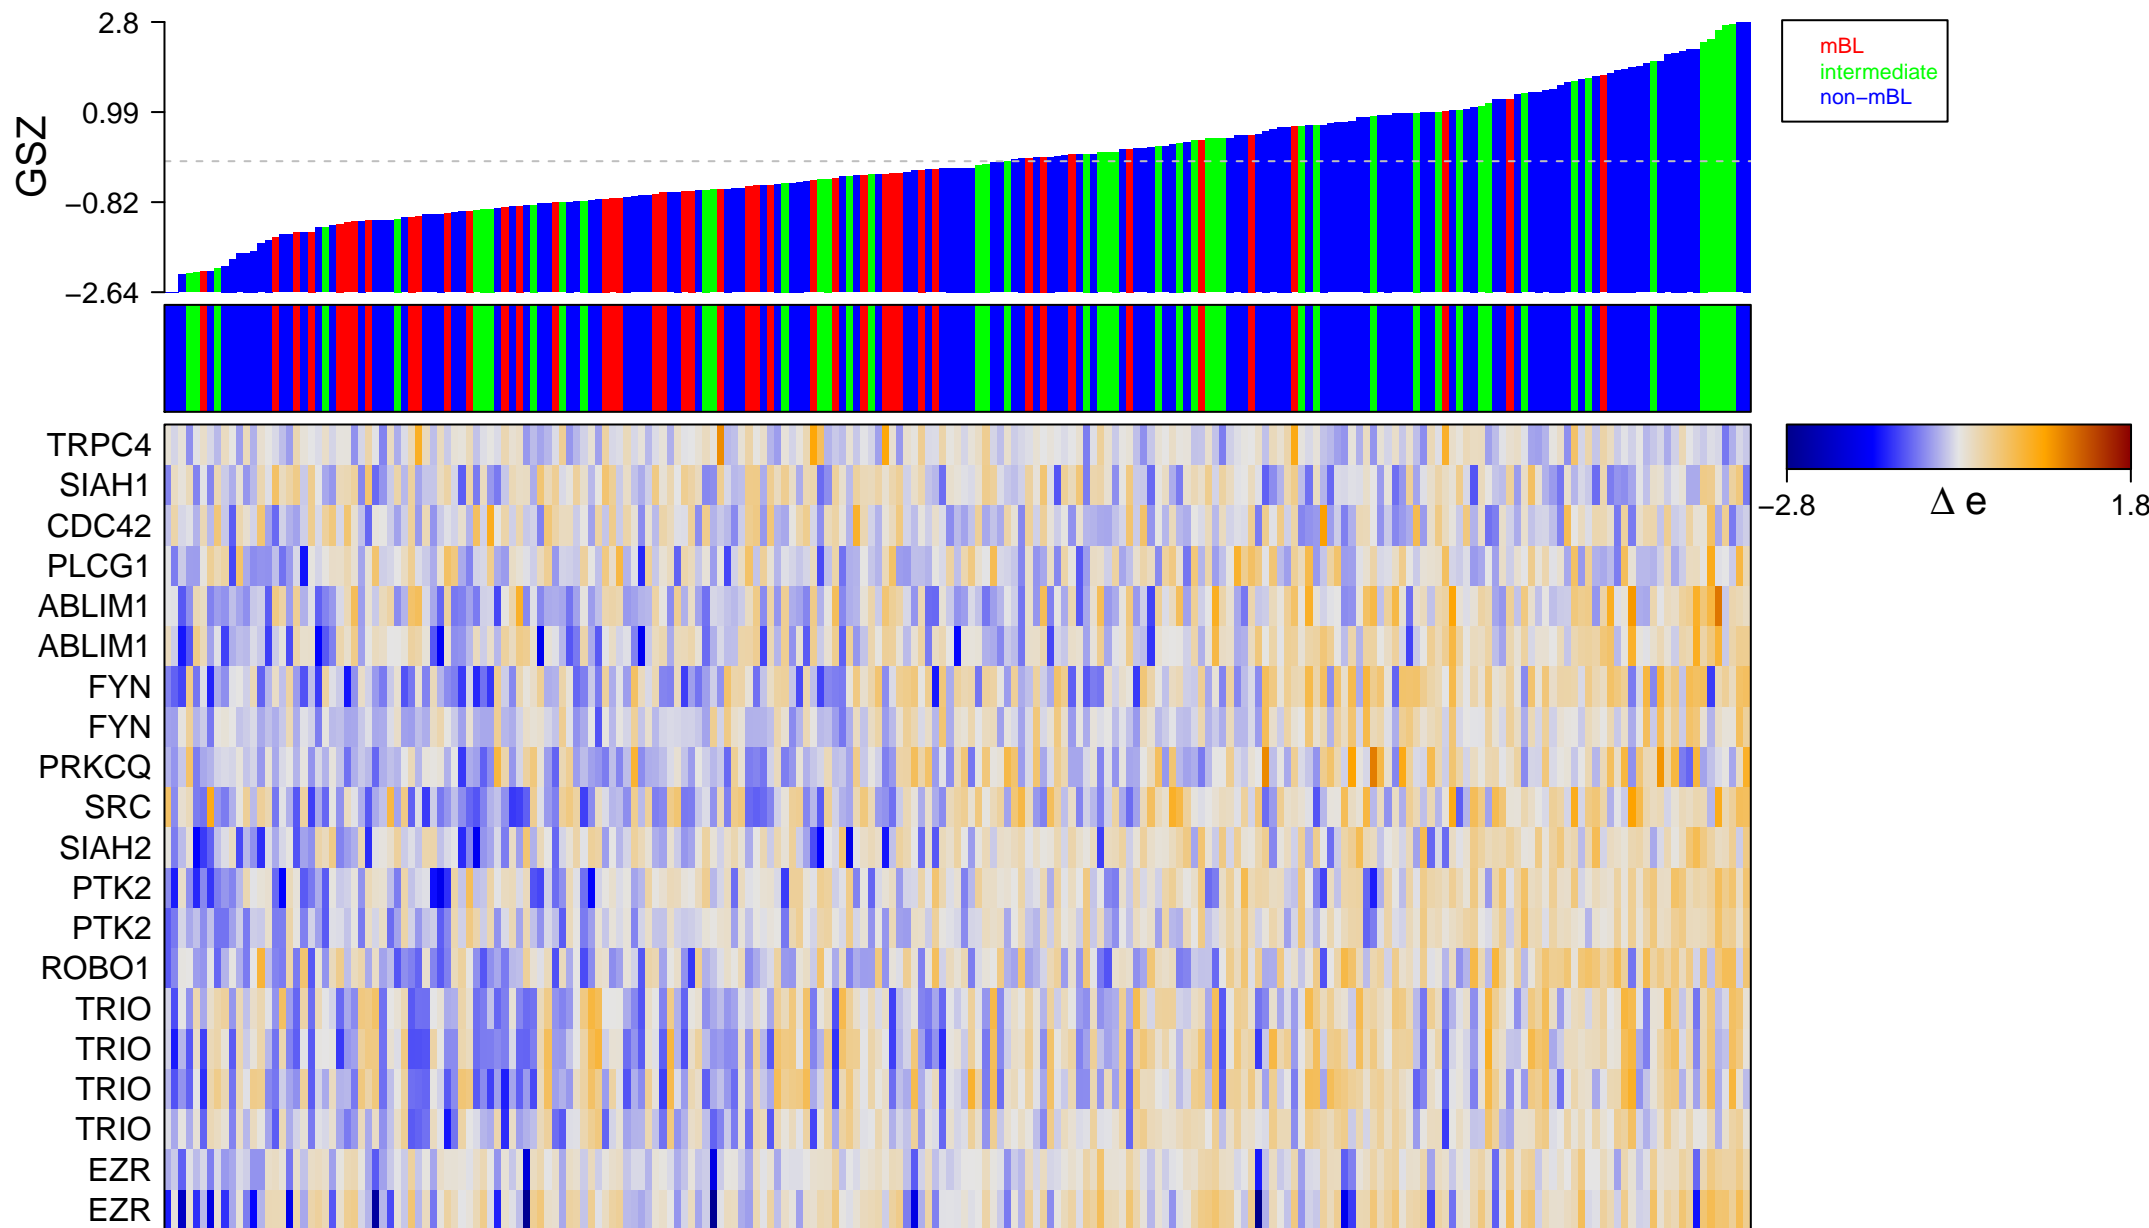

REACTOME_NETRIN1_SIGNALING

REACTOME_NETRIN1_SIGNALING

■ on
■ -
□ off

REACTOME_NETRIN1_SIGNALING