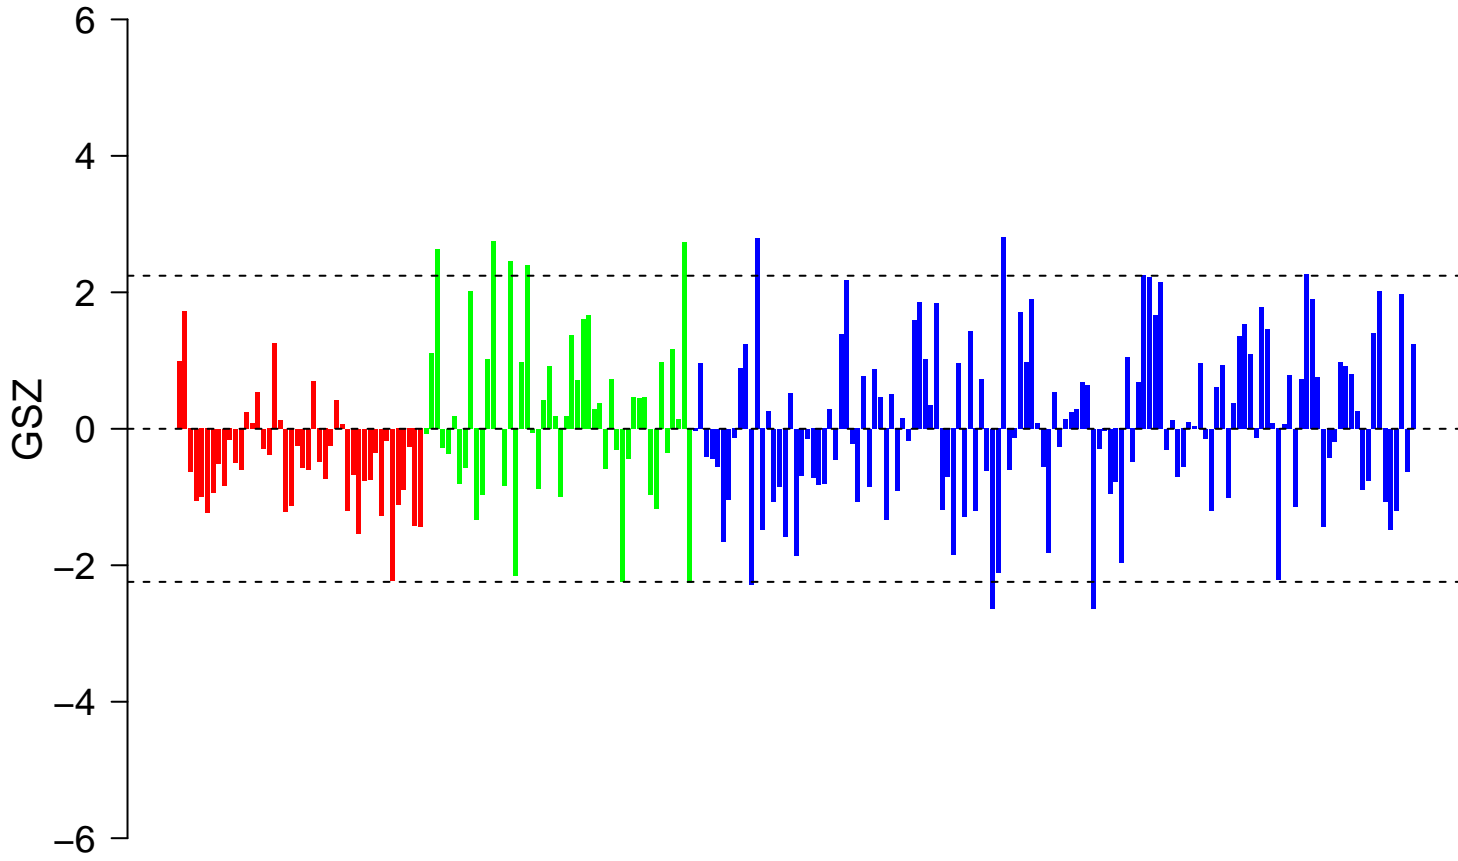

REACTOME_NETRIN1_SIGNALING

REACTOME_NETRIN1_SIGNALING

■ on
■ -
□ off

REACTOME_NETRIN1_SIGNALING